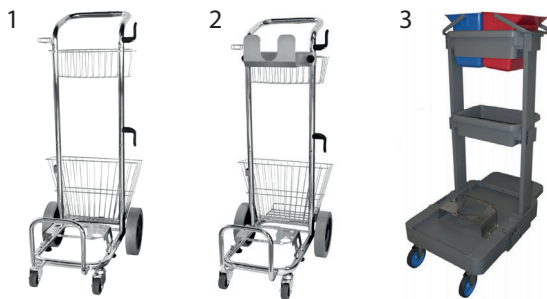

KIT JULY 6 BAR - VAPEUR ref. KJG000V1

FLEXIBLE 3mt.	ref. JV03AU0
FLEXIBLE 5mt.	ref. JV05AU0
FLEXIBLE 8mt.	ref. JV08AU0

KIT VAPEUR MOP

MOP 5 mt.	ref. 7005000
MOP 10 mt.	ref. 7010000
CHIFFON MICROFIBRE	ref. EMR30
CHIFFON COTON	ref. 7000065